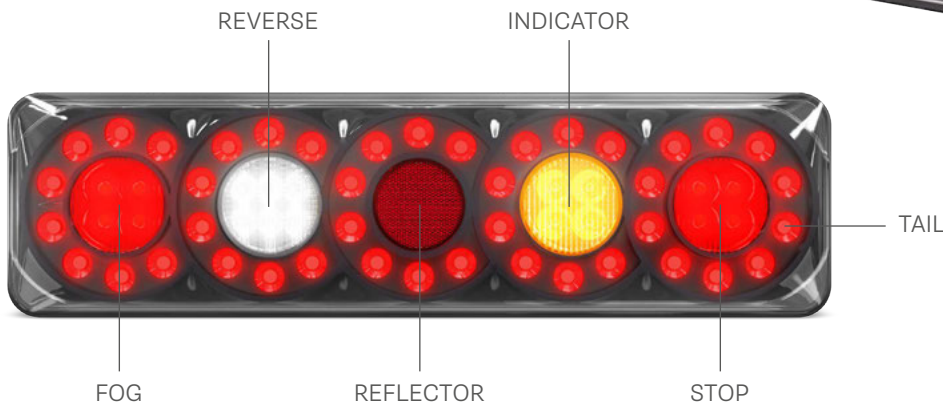

12/24V
DUAL
VOLTAGE

IP67
100%
WATERPROOF

5
FIVE YEAR
WARRANTY

R3
ECE
APPROVED

R6
ECE
APPROVED

R7
ECE
APPROVED

R10
ECE
APPROVED

R23
ECE
APPROVED

R38
ECE
APPROVED